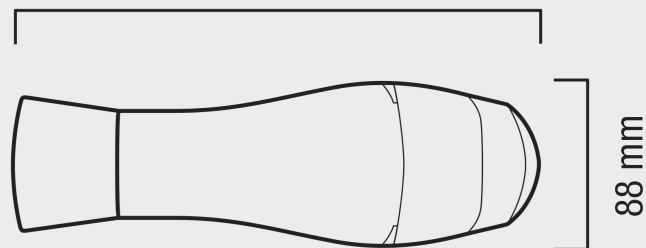

## EXCEL 2000 IONIC

THE ULTRA-LIGHT HAIRDRYER WITH IONS  
GENERATOR

**2000 W**

260 mm

88 mm

240 mm