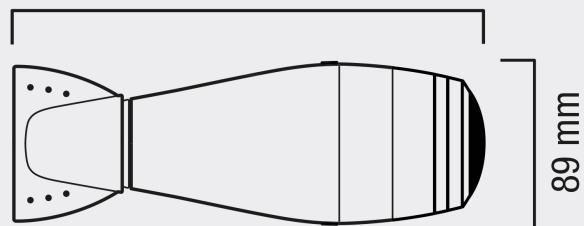

VA 8612 RB

PERFORMANCE ROYAL BLUE

THE ULTRA-SILENT, HIGH PERFORMANCE
PROFESSIONAL HAIRDRYER

2400 W

255 mm

89 mm

285 mm