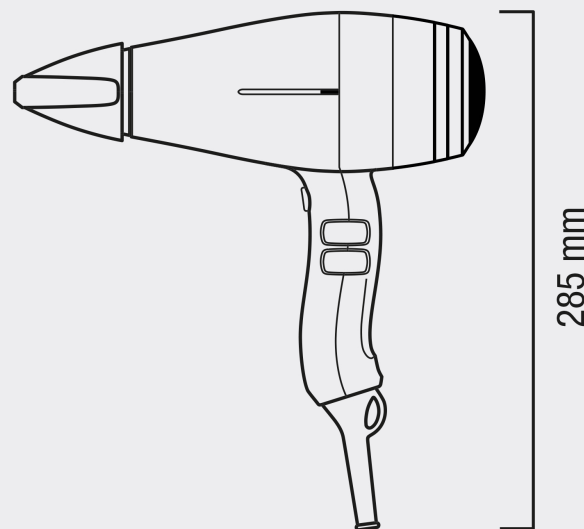

VA 8612 RB

PERFORMANCE ROYAL BLUE

THE ULTRA-SILENT, HIGH PERFORMANCE
PROFESSIONAL HAIRDRYER

2400 W

255 mm

89 mm

285 mm