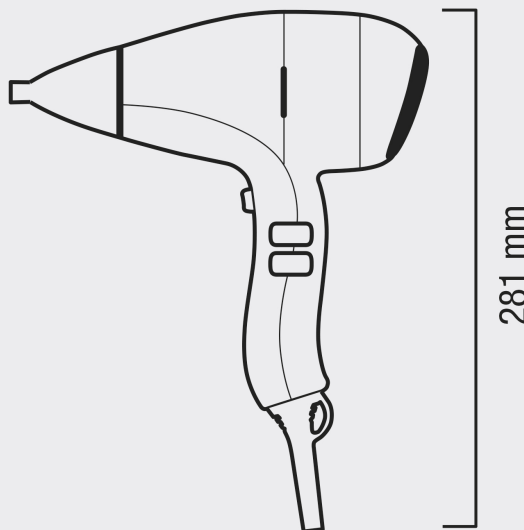

Mod. AP 2.0 RC

ACADEMY PRO 2000 LIGHT

SUPER COMPACT, SUPER LIGHT AND
POWERFUL

1800 W

222.5 mm

90 mm

281 mm