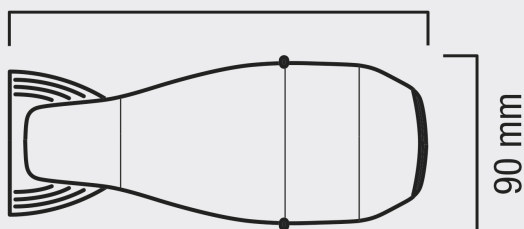

Mod. AP 2.0 RC

ACADEMY PRO 2000 LIGHT

SUPER COMPACT, SUPER LIGHT AND
POWERFUL

1800 W

222.5 mm

90 mm

281 mm