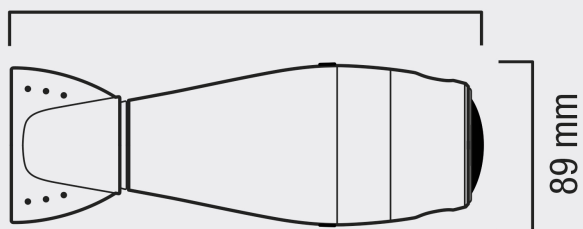

## MASTER PRO LIGHT 3000 SOFT BLACK

HIGH PERFORMANCE, ULTRA-SILENT, SUPER  
LIGHT

**2000 W**

255 mm

89 mm

285 mm