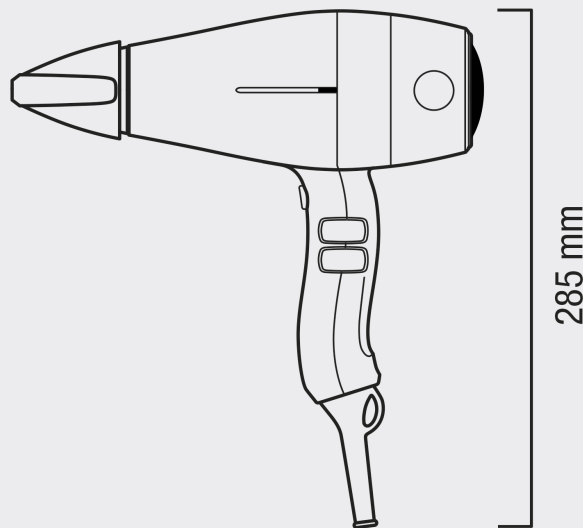

## MASTER PRO LIGHT 3000 SOFT BLACK

HIGH PERFORMANCE, ULTRA-SILENT, SUPER  
LIGHT

**2000 W**

255 mm

89 mm

285 mm