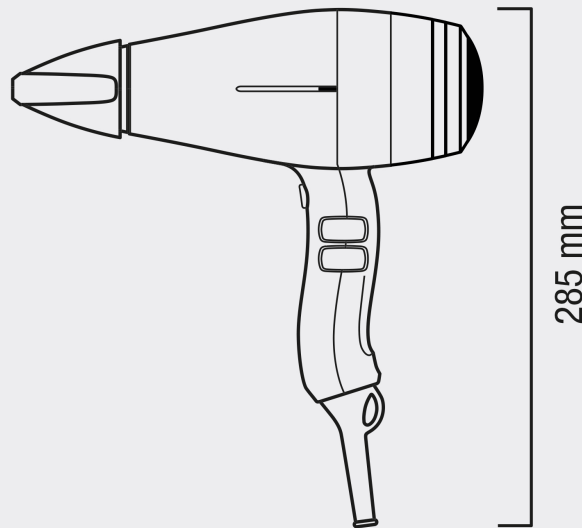

SP4 RC

SWISS POWER4EVER

THE ULTRA-DURABLE, EXTREMELY
POWERFUL PROFESSIONAL HAIRDRYER

2400 W

255 mm

89 mm

285 mm