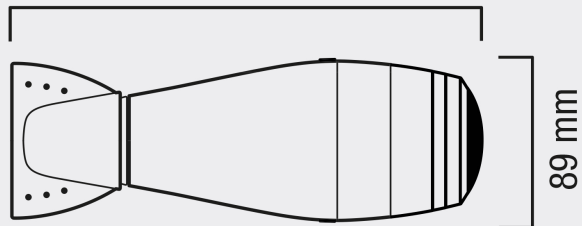

SP4 RC

SWISS POWER4EVER

THE ULTRA-DURABLE, EXTREMELY
POWERFUL PROFESSIONAL HAIRDRYER

2400 W

255 mm

89 mm

285 mm